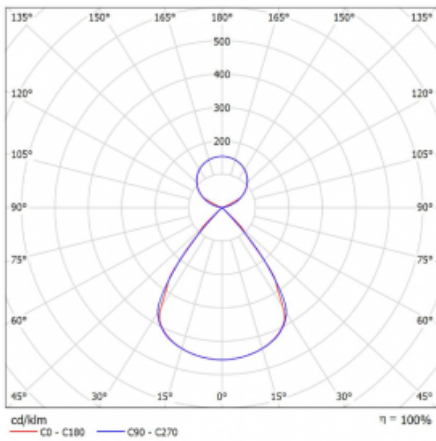

Type of installation	Suspended
Light distribution	Direct-indirect clear plexi
Luminaire shape	Linear
Colour of the luminaires	White
Material	Aluminium
Lifetime	L80/B20 50 000 hours
Warranty	5 years
Description of luminaires	Luminaire suspended
item description	D/I - 59/41
Dimensions	842 mm × 47 mm × 69 mm
Light source	LED MODUL
Type of optical system	Plastic louvre low UGR
Luminous flux*	3050 lm
Colour Temperature	4000 K cool white
Luminous efficacy	143 lm/W
MacAdam Light source	3
Colour rendering index	80
UGR max. X=4H Y=8H, $\rho=70,50,20$	13.4

Technical drawing

Luminaire power input* 21.3 W

Connection of the luminaires ON/OFF

Electrical voltage 220-240V

Frequency 50/60Hz

⊕ CE IP 20

*±10 %

Curve