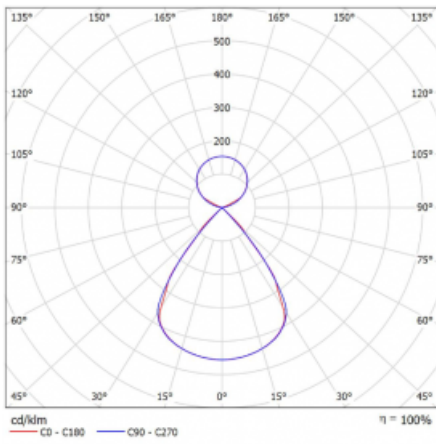

Type of installation	Suspended
Light distribution	Direct-indirect
Luminaire shape	Linear
Colour of the luminaires	Silver
Material	Aluminium
Lifetime	L80/B20 50 000 hours
Warranty	5 years
Description of luminaires	Luminaire suspended
item description	D/I - 59/41
Dimensions (l × w × h mm)	842 mm × 47 mm × 69 mm
Light source	LED MODUL
DIR optical system	Plastic louvre low UGR
INDIR optical system	Celar cover
Luminous flux*	3050 lm
Colour Temperature	4000 K cool white
Luminous efficacy	143 lm/W
MacAdam Light source	3
Colour rendering index	80
UGR max. X=4H Y=8H, ρ=70,50,20	13.4

Technical drawing

Luminaire power input* 21.3 W

Connection of the luminaires ON/OFF

Electrical voltage 220-240V

Frequency 50/60Hz

⊕ CE IP 20

*±10 %

Curve