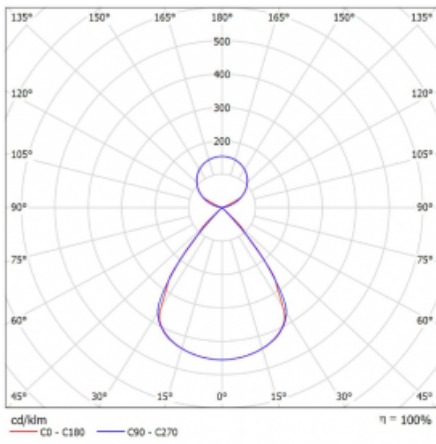

Type of installation	Suspended
Light distribution	Direct-indirect clear plexi
Luminaire shape	Linear
Colour of the luminaires	Silver
Material	Aluminium
Lifetime	L80/B20 50 000 hours
Warranty	5 years
Description of luminaires	Luminaire suspended
item description	D/I - 59/41
Dimensions	842 mm × 47 mm × 69 mm
Light source	LED MODUL
Type of optical system	Plastic louvre low UGR
Luminous flux*	3050 lm
Colour Temperature	4000 K cool white
Luminous efficacy	143 lm/W
MacAdam Light source	3
Colour rendering index	80
UGR max. X=4H Y=8H, $\rho=70,50,20$	13.4

Technical drawing

Luminaire power input* 21.3 W

Connection of the luminaires ON/OFF

Electrical voltage 220-240V

Frequency 50/60Hz

⊕ CE IP 20

*±10 %

Curve