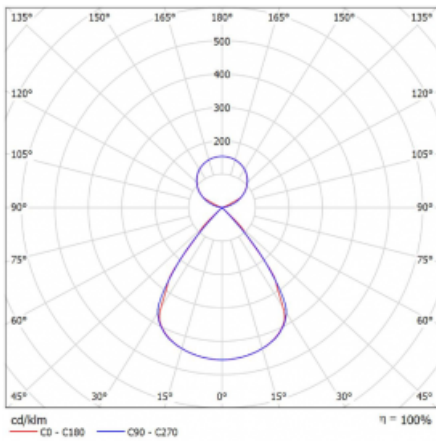

Type of installation	Suspended
Light distribution	Direct-indirect
Luminaire shape	Linear
Colour of the luminaires	White
Material	Aluminium
Lifetime	L80/B20 50 000 hours
Warranty	5 years
Description of luminaires	Luminaire suspended
item description	D/I - 59/41
Dimensions (l × w × h mm)	842 mm × 47 mm × 69 mm
Light source	LED MODUL
DIR optical system	Plastic louvre low UGR
INDIR optical system	Celar cover
Luminous flux*	2920 lm
Colour Temperature	3000 K warm white
Luminous efficacy	137 lm/W
MacAdam Light source	3
Colour rendering index	80
UGR max. X=4H Y=8H, ρ=70,50,20	13.2

## Curve