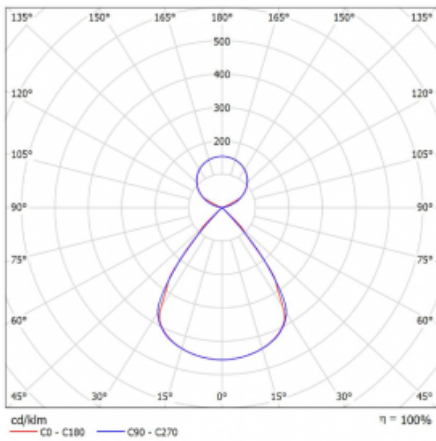

Type of installation	Suspended
Light distribution	Direct-indirect
Luminaire shape	Linear
Colour of the luminaires	Silver
Material	Aluminium
Lifetime	L80/B20 50 000 hours
Warranty	5 years
Description of luminaires	Luminaire suspended
item description	D/I - 59/41
Dimensions (l × w × h mm)	842 mm × 47 mm × 69 mm
Light source	LED MODUL
DIR optical system	Plastic louvre low UGR
INDIR optical system	Celar cover
Luminous flux*	2920 lm
Colour Temperature	3000 K warm white
Luminous efficacy	137 lm/W
MacAdam Light source	3
Colour rendering index	80
UGR max. X=4H Y=8H, ρ=70,50,20	13.2

Technical drawing

Luminaire power input* 21.3 W

Connection of the luminaires ON/OFF

Electrical voltage 220-240V

Frequency 50/60Hz

⊕ CE IP 20

*±10 %

Curve