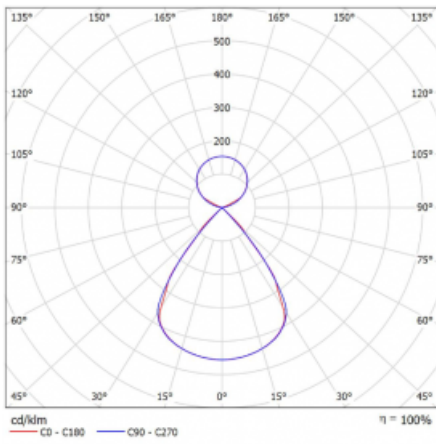

Type of installation	Suspended
Light distribution	Direct-indirect clear plexi
Luminaire shape	Linear
Colour of the luminaires	Silver
Material	Aluminium
Lifetime	L80/B20 50 000 hours
Warranty	5 years
Description of luminaires	Luminaire suspended
item description	D/I - 59/41
Dimensions	842 mm × 47 mm × 69 mm
Light source	LED MODUL
Type of optical system	Plastic louvre low UGR
Luminous flux*	2920 lm
Colour Temperature	3000 K warm white
Luminous efficacy	137 lm/W
MacAdam Light source	3
Colour rendering index	80
UGR max. X=4H Y=8H, $\rho=70,50,20$	13.2

Technical drawing

Luminaire power input* 21.3 W

Connection of the luminaires ON/OFF

Electrical voltage 220-240V

Frequency 50/60Hz

⊕ CE IP 20

*±10 %

Curve