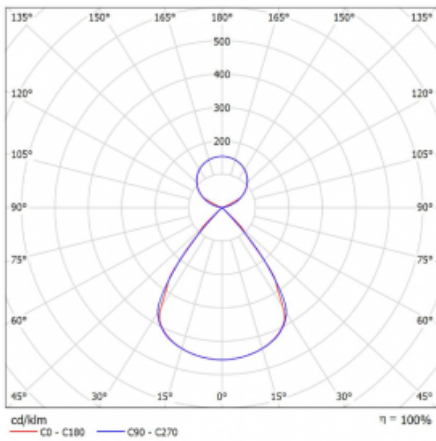

Type of installation	Suspended
Light distribution	Direct-indirect clear plexi
Luminaire shape	Linear
Colour of the luminaires	Silver
Material	Aluminium
Lifetime	L80/B20 50 000 hours
Warranty	5 years
Description of luminaires	Luminaire suspended
item description	D/I - 59/41
Dimensions	842 mm × 47 mm × 69 mm
Weight	2.5 kg
Light source	LED MODUL
Type of optical system	Plastic louvre low UGR
Luminous flux*	3050 lm
Colour Temperature	4000 K cool white
Luminous efficacy	143 lm/W
MacAdam Light source	3
Colour rendering index	80
UGR max. X=4H Y=8H, ρ=70,50,20	13.4

## Curve