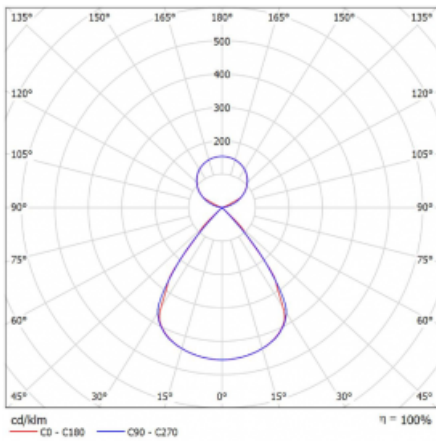

Type of installation	Suspended
Light distribution	Direct-indirect
Luminaire shape	Linear
Colour of the luminaires	Silver
Material	Aluminium
Lifetime	L80/B20 50 000 hours
Warranty	5 years
Description of luminaires	Luminaire suspended
item description	D/I - 59/41
Dimensions (l × w × h mm)	842 mm × 47 mm × 69 mm
Light source	LED MODUL
DIR optical system	Plastic louvre low UGR
INDIR optical system	Celar cover
Luminous flux*	2920 lm
Colour Temperature	3000 K warm white
Luminous efficacy	137 lm/W
MacAdam Light source	3
Colour rendering index	80
UGR max. X=4H Y=8H, ρ=70,50,20	13.2

## Curve