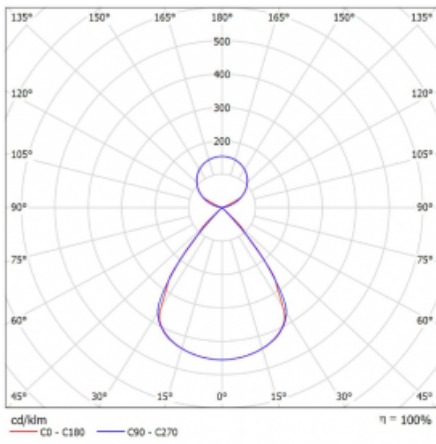

Type of installation	Suspended
Light distribution	Direct-indirect clear plexi
Luminaire shape	Linear
Colour of the luminaires	Silver
Material	Aluminium
Lifetime	L80/B20 50 000 hours
Warranty	5 years
Description of luminaires	Luminaire suspended
item description	D/I - 59/41
Dimensions	842 mm × 47 mm × 69 mm
Light source	LED MODUL
Type of optical system	Plastic louvre low UGR
Luminous flux*	2920 lm
Colour Temperature	3000 K warm white
Luminous efficacy	137 lm/W
MacAdam Light source	3
Colour rendering index	80
UGR max. X=4H Y=8H, $\rho=70,50,20$	13.2

## Curve