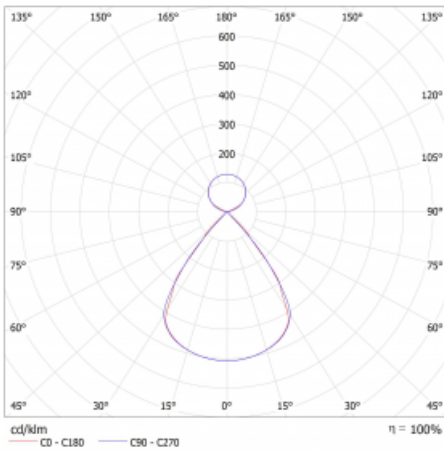

Type of installation	Suspended
Light distribution	Direct-indirect clear plexi
Luminaire shape	Linear
Colour of the luminaires	Silver
Material	Aluminium
Lifetime	L80/B20 50 000 hours
Warranty	5 years
Description of luminaires	Luminaire suspended
item description	D/I - 59/41
Dimensions	842 mm × 47 mm × 69 mm
Light source	LED MODUL
Type of optical system	Plastic louvre low UGR
Luminous flux*	2430 lm
Colour Temperature	4000 K cool white
Luminous efficacy	151 lm/W
MacAdam Light source	3
Colour rendering index	80
UGR max. X=4H Y=8H, $\rho=70,50,20$	12.6

Technical drawing

Luminaire power input* 16.1 W

Connection of the luminaires ON/OFF

Electrical voltage 220-240V

Frequency 50/60Hz

⊕ CE IP 20

*±10 %

Curve