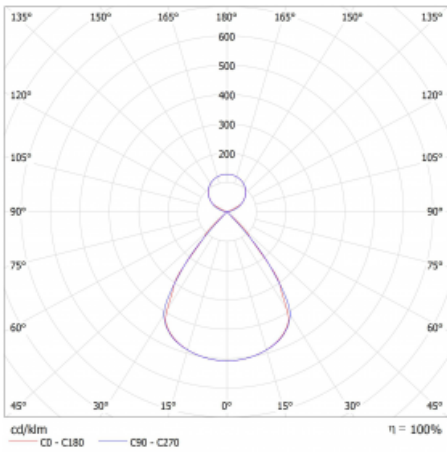

Type of installation	Suspended
Light distribution	Direct-indirect
Luminaire shape	Linear
Colour of the luminaires	Silver
Material	Aluminium
Lifetime	L80/B20 50 000 hours
Warranty	5 years
Description of luminaires	Luminaire suspended
item description	D/I - 66/34
Dimensions (l × w × h mm)	561 mm × 47 mm × 69 mm
Light source	LED MODUL
DIR optical system	Plastic louvre low UGR
INDIR optical system	Celar cover
Luminous flux*	3440 lm
Colour Temperature	4000 K cool white
Luminous efficacy	143 lm/W
MacAdam Light source	3
Colour rendering index	80
UGR max. X=4H Y=8H, $\rho=70,50,20$	16.1

## Technical drawing

Luminaire power input\* 24.1 W

Connection of the luminaires ON/OFF

Electrical voltage 220-240V

Frequency 50/60Hz

⊕ CE IP 20

\*±10 %

## Curve