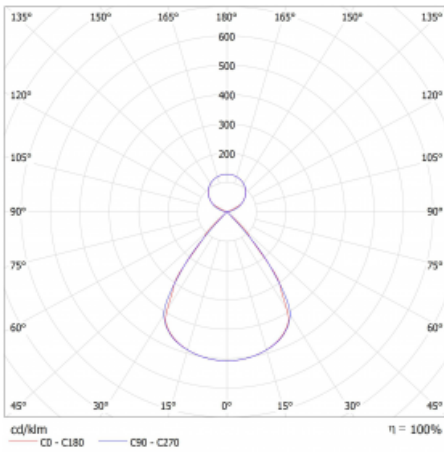

Luminaire

Lina45-S

145S-5C1Z-10GHE/830, W

EPD®

Imagine a linear luminaire that can satisfy all your needs: it meets UGR, has high efficiency and you can build it to your specifications. And it looks great too. The Lina45-S offers opal, microprism and optical grille variants, so it can easily meet both UGR under 19 at 4300 lm luminous flux. It is a great solution for visually demanding spaces, as it even meets UGR under 16 in some variants. In addition, you can complement the modular luminaire with a Vali55 relay module, a Rundo circular luminaire or 2 - 3 CUBE reflectors. The indirect lighting component is provided by a clear plexiglass module or a batwing diffuser, which creates a more even illumination of the ceiling. A welcome feature is also the possibility of a curtain at the joint of the profiles, which are also fitted with caps to prevent even minimal draughts. The individual segments are easily connected using connectors and plugged into 230 V.

Type of installation	Suspended
Light distribution	Direct-indirect clear plexi
Luminaire shape	Linear
Colour of the luminaires	White
Material	Aluminium
Lifetime	L80/B20 50 000 hours
Warranty	5 years
Description of luminaires	Luminaire suspended
item description	D/I - 66/34
Dimensions	561 mm × 47 mm × 69 mm
Light source	LED MODUL
Type of optical system	Plastic louvre low UGR
Luminous flux*	3300 lm
Colour Temperature	3000 K warm white
Luminous efficacy	137 lm/W
MacAdam Light source	3
Colour rendering index	80
UGR max. X=4H Y=8H, $\rho=70,50,20$	16

Technical drawing

Luminaire power input* 24.1 W

Connection of the luminaires ON/OFF

Electrical voltage 220-240V

Frequency 50/60Hz

⊕ CE IP 20

*±10 %

Curve