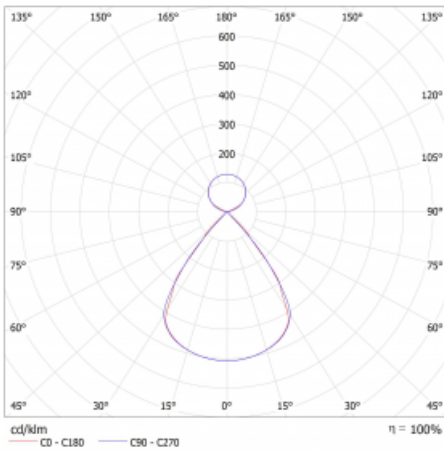

Luminaire

Lina45-S

145S-5C1Z-10GHD/830, S

EPD®

Imagine a linear luminaire that can satisfy all your needs: it meets UGR, has high efficiency and you can build it to your specifications. And it looks great too. The Lina45-S offers opal, microprism and optical grille variants, so it can easily meet both UGR under 19 at 4300 lm luminous flux. It is a great solution for visually demanding spaces, as it even meets UGR under 16 in some variants. In addition, you can complement the modular luminaire with a Vali55 relay module, a Rundo circular luminaire or 2 - 3 CUBE reflectors. The indirect lighting component is provided by a clear plexiglass module or a batwing diffuser, which creates a more even illumination of the ceiling. A welcome feature is also the possibility of a curtain at the joint of the profiles, which are also fitted with caps to prevent even minimal draughts. The individual segments are easily connected using connectors and plugged into 230 V.

Type of installation	Suspended
Light distribution	Direct-indirect
Luminaire shape	Linear
Colour of the luminaires	Silver
Material	Aluminium
Lifetime	L80/B20 50 000 hours
Warranty	5 years
Description of luminaires	Luminaire suspended
item description	D/I - 66/34
Dimensions (l × w × h mm)	561 mm × 47 mm × 69 mm
Light source	LED MODUL
DIR optical system	Plastic louvre low UGR
INDIR optical system	Celar cover
Luminous flux*	3300 lm
Colour Temperature	3000 K warm white
Luminous efficacy	137 lm/W
MacAdam Light source	3
Colour rendering index	80
UGR max. X=4H Y=8H, ρ=70,50,20	16

Technical drawing

Luminaire power input* 24.1 W

Connection of the luminaires DALI

Electrical voltage 220-240V

Frequency 50/60Hz

⊕ CE IP 20

*±10 %

Curve