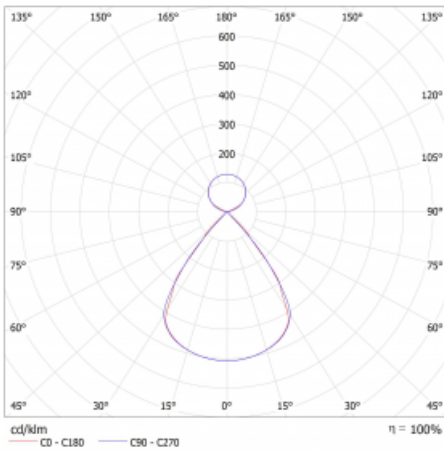

Type of installation	Suspended
Light distribution	Direct-indirect
Luminaire shape	Linear
Colour of the luminaires	Silver
Material	Aluminium
Lifetime	L80/B20 50 000 hours
Warranty	5 years
Description of luminaires	Luminaire suspended
item description	D/I - 66/34
Dimensions (l × w × h mm)	561 mm × 47 mm × 69 mm
Light source	LED MODUL
DIR optical system	Plastic louvre low UGR
INDIR optical system	Celar cover
Luminous flux*	1820 lm
Colour Temperature	4000 K cool white
Luminous efficacy	142 lm/W
MacAdam Light source	3
Colour rendering index	80
UGR max. X=4H Y=8H, ρ=70,50,20	13.9

## Technical drawing

Luminaire power input\* 12.8 W

Connection of the luminaires ON/OFF

Electrical voltage 220-240V

Frequency 50/60Hz

⊕ CE IP 20

\*±10 %

## Curve