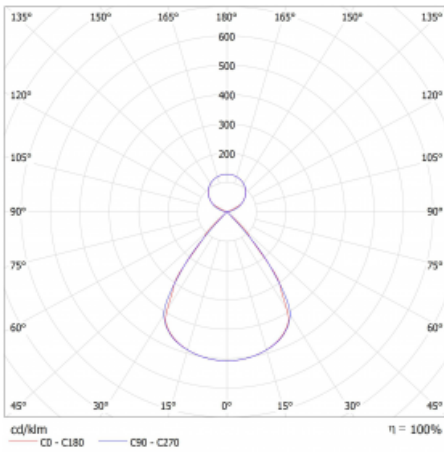

Luminaire

Lina45-S

145S-5C1Z-10GEE/830, S

EPD®

Imagine a linear luminaire that can satisfy all your needs: it meets UGR, has high efficiency and you can build it to your specifications. And it looks great too. The Lina45-S offers opal, microprism and optical grille variants, so it can easily meet both UGR under 19 at 4300 lm luminous flux. It is a great solution for visually demanding spaces, as it even meets UGR under 16 in some variants. In addition, you can complement the modular luminaire with a Vali55 relay module, a Rundo circular luminaire or 2 - 3 CUBE reflectors. The indirect lighting component is provided by a clear plexiglass module or a batwing diffuser, which creates a more even illumination of the ceiling. A welcome feature is also the possibility of a curtain at the joint of the profiles, which are also fitted with caps to prevent even minimal draughts. The individual segments are easily connected using connectors and plugged into 230 V.

Type of installation	Suspended
Light distribution	Direct-indirect
Luminaire shape	Linear
Colour of the luminaires	Silver
Material	Aluminium
Lifetime	L80/B20 50 000 hours
Warranty	5 years
Description of luminaires	Luminaire suspended
item description	D/I - 66/34
Dimensions (l × w × h mm)	561 mm × 47 mm × 69 mm
Light source	LED MODUL
DIR optical system	Plastic louvre low UGR
INDIR optical system	Celar cover
Luminous flux*	1390 lm
Colour Temperature	3000 K warm white
Luminous efficacy	140 lm/W
MacAdam Light source	3
Colour rendering index	80
UGR max. X=4H Y=8H, ρ=70,50,20	13

Technical drawing

Luminaire power input* 9.9 W

Connection of the luminaires ON/OFF

Electrical voltage 220-240V

Frequency 50/60Hz

⊕ CE IP 20

*±10 %

Curve