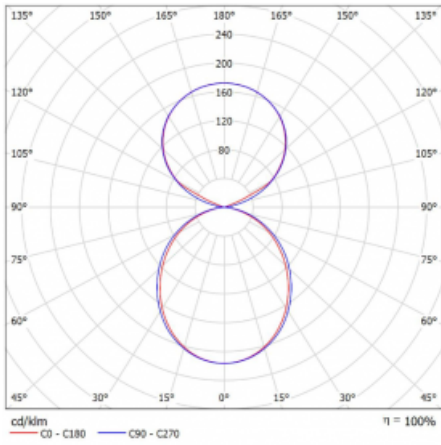

Curve

Luminaire power input* 78.7 W

Connection of the luminaires ON/OFF

Electrical voltage 220-240V

Frequency 50/60Hz

⊕ CE IP 20

*±10 %