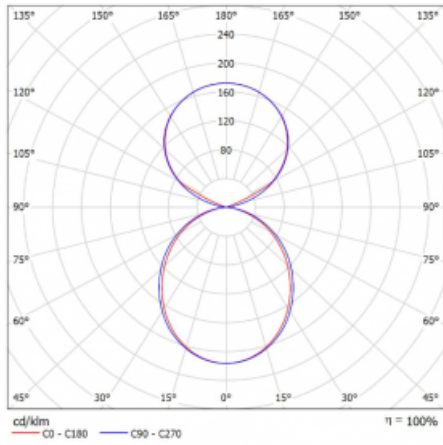

Luminaire

Lina45-S

145S-5C1K-35GHE/840, S

EPD®

Imagine a linear luminaire that can satisfy all your needs: it meets UGR, has high efficiency and you can build it to your specifications. And it looks great too. The Lina45-S offers opal, microprism and optical grille variants, so it can easily meet both UGR under 19 at 4300 lm luminous flux. It is a great solution for visually demanding spaces, as it even meets UGR under 16 in some variants. In addition, you can complement the modular luminaire with a Vali55 relay module, a Rundo circular luminaire or 2 - 3 CUBE reflectors. The indirect lighting component is provided by a clear plexiglass module or a batwing diffuser, which creates a more even illumination of the ceiling. A welcome feature is also the possibility of a curtain at the joint of the profiles, which are also fitted with caps to prevent even minimal draughts. The individual segments are easily connected using connectors and plugged into 230 V.

Type of installation	Suspended
Light distribution	Direct-indirect
Luminaire shape	Linear
Colour of the luminaires	Silver
Material	Aluminium
Lifetime	L80/B20 50 000 hours
Warranty	5 years
Description of luminaires	Luminaire suspended
item description	D/I - 54/46
Dimensions (l × w × h mm)	1964 mm × 47 mm × 69 mm
Light source	LED MODUL
DIR optical system	Opal diffuser
INDIR optical system	Celar cover
Luminous flux*	12680 lm
Colour Temperature	4000 K cool white
Luminous efficacy	161 lm/W
MacAdam Light source	3
Colour rendering index	80
UGR max. X=4H Y=8H, ρ=70,50,20	24.1

Curve

Luminaire power input* 78.7 W

Connection of the luminaires ON/OFF

Electrical voltage 220-240V

Frequency 50/60Hz

⊕ CE IP 20

*±10 %

Downloads