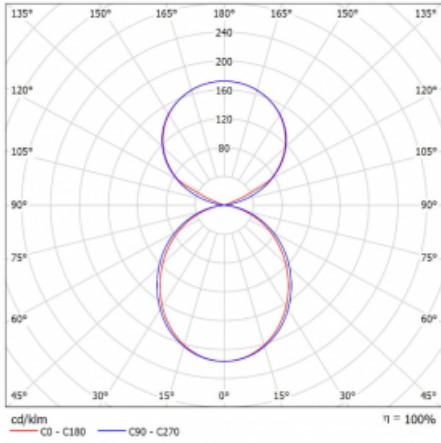

Curve

Luminaire power input* 78.7 W

Connection of the luminaires ON/OFF

Electrical voltage 220-240V

Frequency 50/60Hz

⊕ CE IP 20

*±10 %