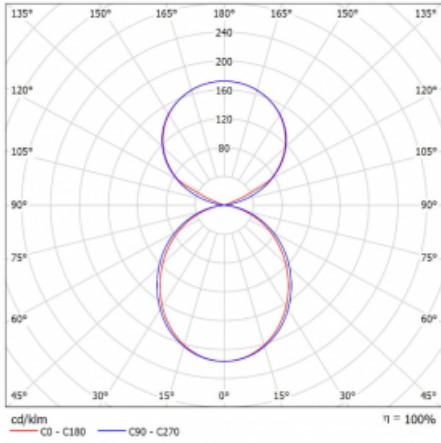

Curve

Luminaire power input* 78.7 W

Connection of the luminaires DALI

Electrical voltage 220-240V

Frequency 50/60Hz

⊕ CE IP 20

*±10 %