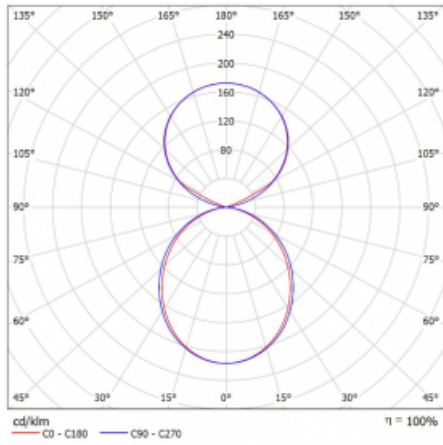

Curve

Luminaire power input* 49.5 W

Connection of the luminaires ON/OFF + 1h emergency

Electrical voltage 220-240V

Frequency 50/60Hz

⊕ CE IP 20

*±10 %