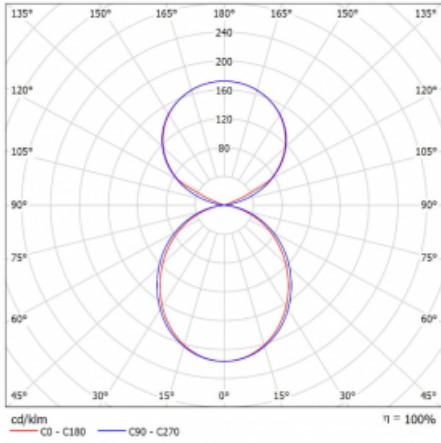

Curve

Luminaire power input* 49.5 W

Connection of the luminaires ON/OFF

Electrical voltage 220-240V

Frequency 50/60Hz

⊕ CE IP 20

*±10 %