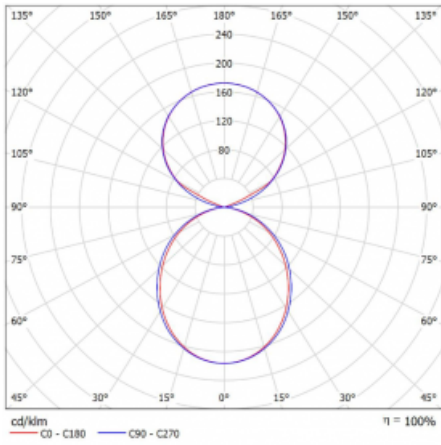

Curve

Luminaire power input* 49.5 W

Connection of the luminaires DALI

Electrical voltage 220-240V

Frequency 50/60Hz

⊕ CE IP 20

*±10 %