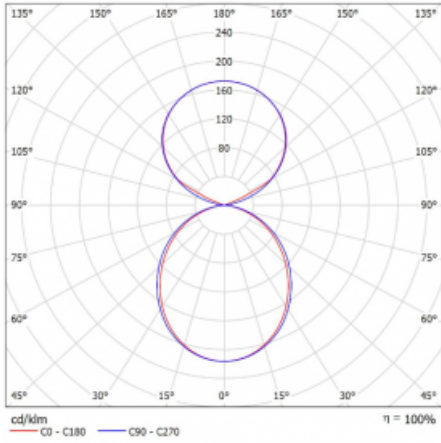

Curve

Luminaire power input* 49.5 W

Connection of the luminaires DALI

Electrical voltage 220-240V

Frequency 50/60Hz

⊕ CE IP 20

*±10 %