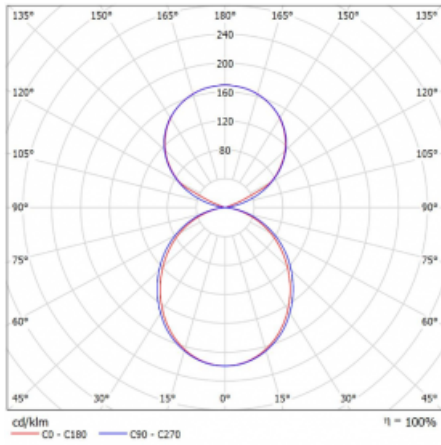

Curve

Luminaire power input* 67.4 W

Connection of the luminaires ON/OFF + 3h emergency

Electrical voltage 220-240V

Frequency 50/60Hz

⊕ CE IP 20

*±10 %