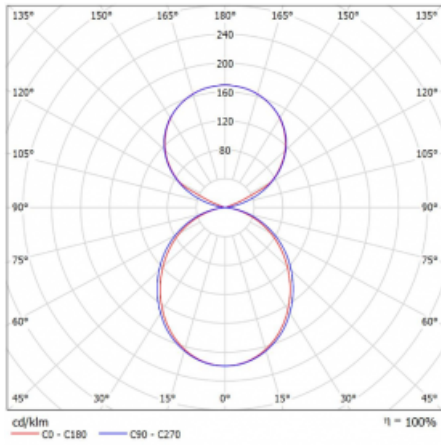

Luminaire

Lina45-S

145S-5C1K-30GHE/830, W

EPD®

Imagine a linear luminaire that can satisfy all your needs: it meets UGR, has high efficiency and you can build it to your specifications. And it looks great too. The Lina45-S offers opal, microprism and optical grille variants, so it can easily meet both UGR under 19 at 4300 lm luminous flux. It is a great solution for visually demanding spaces, as it even meets UGR under 16 in some variants. In addition, you can complement the modular luminaire with a Vali55 relay module, a Rundo circular luminaire or 2 - 3 CUBE reflectors. The indirect lighting component is provided by a clear plexiglass module or a batwing diffuser, which creates a more even illumination of the ceiling. A welcome feature is also the possibility of a curtain at the joint of the profiles, which are also fitted with caps to prevent even minimal draughts. The individual segments are easily connected using connectors and plugged into 230 V.

Type of installation	Suspended
Light distribution	Direct-indirect
Luminaire shape	Linear
Colour of the luminaires	White
Material	Aluminium
Lifetime	L80/B20 50 000 hours
Warranty	5 years
Description of luminaires	Luminaire suspended
item description	D/I - 54/46
Dimensions (l × w × h mm)	1683 mm × 47 mm × 69 mm
Light source	LED MODUL
DIR optical system	Opal diffuser
INDIR optical system	Celar cover
Luminous flux*	10300 lm
Colour Temperature	3000 K warm white
Luminous efficacy	153 lm/W
MacAdam Light source	3
Colour rendering index	80
UGR max. X=4H Y=8H, ρ=70,50,20	24

Curve

Luminaire power input* 67.4 W

Connection of the luminaires ON/OFF

Electrical voltage 220-240V

Frequency 50/60Hz

⊕ CE IP 20

*±10 %

Downloads