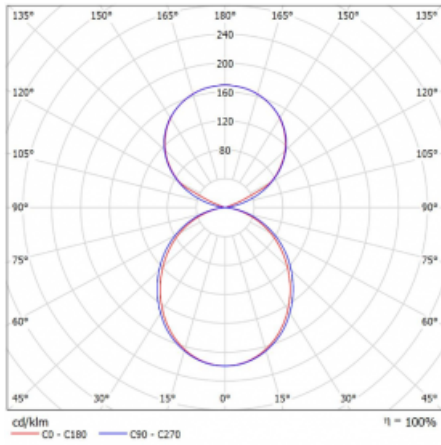

Curve

Luminaire power input* 67.4 W

Connection of the luminaires DALI

Electrical voltage 220-240V

Frequency 50/60Hz

⊕ CE IP 20

*±10 %