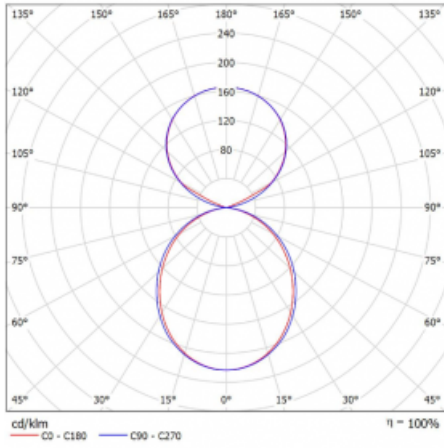

Luminaire

Lina45-S

145S-5C1K-25GHE/830, W

Imagine a linear luminaire that can satisfy all your needs: it meets UGR, has high efficiency and you can build it to your specifications. And it looks great too. The Lina45-S offers opal, microprism and optical grille variants, so it can easily meet both UGR under 19 at 4300 lm luminous flux. It is a great solution for visually demanding spaces, as it even meets UGR under 16 in some variants. In addition, you can complement the modular luminaire with a Vali55 relay module, a Rundo circular luminaire or 2 - 3 CUBE reflectors. The indirect lighting component is provided by a clear plexiglass module or a batwing diffuser, which creates a more even illumination of the ceiling. A welcome feature is also the possibility of a curtain at the joint of the profiles, which are also fitted with caps to prevent even minimal draughts. The individual segments are easily connected using connectors and plugged into 230 V.

Type of installation	Suspended
Light distribution	Direct-indirect
Luminaire shape	Linear
Colour of the luminaires	White
Material	Aluminium
Lifetime	L80/B20 50 000 hours
Warranty	5 years
Description of luminaires	Luminaire suspended
item description	D/I - 55/45
Dimensions (l × w × h mm)	1403 mm × 47 mm × 69 mm
Light source	LED MODUL
DIR optical system	Opal diffuser
INDIR optical system	Celar cover
Luminous flux*	8420 lm
Colour Temperature	3000 K warm white
Luminous efficacy	151 lm/W
MacAdam Light source	3
Colour rendering index	80
UGR max. X=4H Y=8H, ρ=70,50,20	24.1

Curve

Luminaire power input* 55.7 W

Connection of the luminaires ON/OFF

Electrical voltage 220-240V

Frequency 50/60Hz

⊕ CE IP 20

*±10 %

Downloads