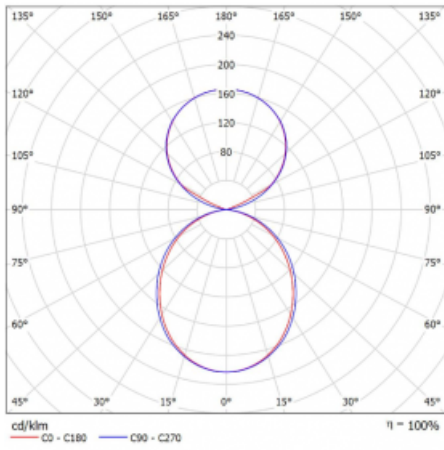

Curve

Luminaire power input* 55.7 W

Connection of the luminaires DALI

Electrical voltage 220-240V

Frequency 50/60Hz

⊕ CE IP 20

*±10 %