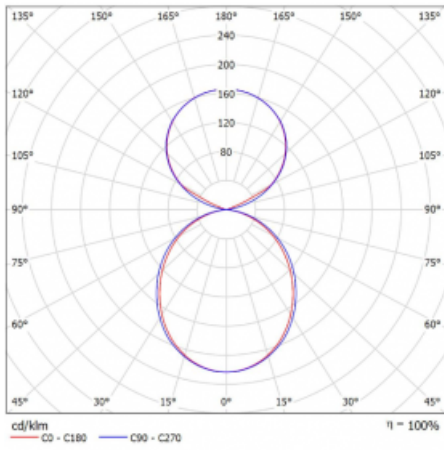

Luminaire

Lina45-S

145S-5C1K-25GGE/830, B

EPD®

Imagine a linear luminaire that can satisfy all your needs: it meets UGR, has high efficiency and you can build it to your specifications. And it looks great too. The Lina45-S offers opal, microprism and optical grille variants, so it can easily meet both UGR under 19 at 4300 lm luminous flux. It is a great solution for visually demanding spaces, as it even meets UGR under 16 in some variants. In addition, you can complement the modular luminaire with a Vali55 relay module, a Rundo circular luminaire or 2 - 3 CUBE reflectors. The indirect lighting component is provided by a clear plexiglass module or a batwing diffuser, which creates a more even illumination of the ceiling. A welcome feature is also the possibility of a curtain at the joint of the profiles, which are also fitted with caps to prevent even minimal draughts. The individual segments are easily connected using connectors and plugged into 230 V.

Type of installation	Suspended
Light distribution	Direct-indirect
Luminaire shape	Linear
Colour of the luminaires	Black
Material	Aluminium
Lifetime	L80/B20 50 000 hours
Warranty	5 years
Description of luminaires	Luminaire suspended
item description	D/I - 55/45
Dimensions (l × w × h mm)	1403 mm × 47 mm × 69 mm
Light source	LED MODUL
DIR optical system	Opal diffuser
INDIR optical system	Celar cover
Luminous flux*	5390 lm
Colour Temperature	3000 K warm white
Luminous efficacy	153 lm/W
MacAdam Light source	3
Colour rendering index	80
UGR max. X=4H Y=8H, ρ=70,50,20	22.5

Curve

Luminaire power input* 35.3 W

Connection of the luminaires ON/OFF

Electrical voltage 220-240V

Frequency 50/60Hz

⊕ CE IP 20

*±10 %

Downloads