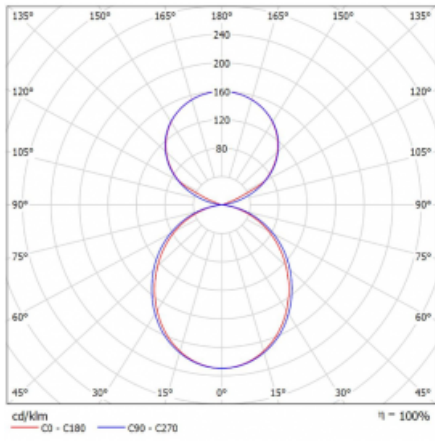

Curve

Luminaire power input* 43.6 W

Connection of the luminaires ON/OFF

Electrical voltage 220-240V

Frequency 50/60Hz

⊕ CE IP 20

*±10 %