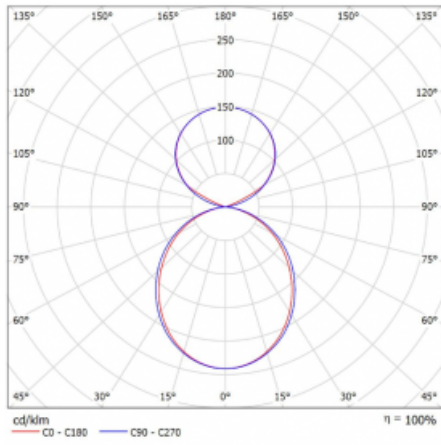

Curve

Luminaire power input* 31.7 W

Connection of the luminaires ON/OFF

Electrical voltage 220-240V

Frequency 50/60Hz

⊕ CE IP 20

*±10 %