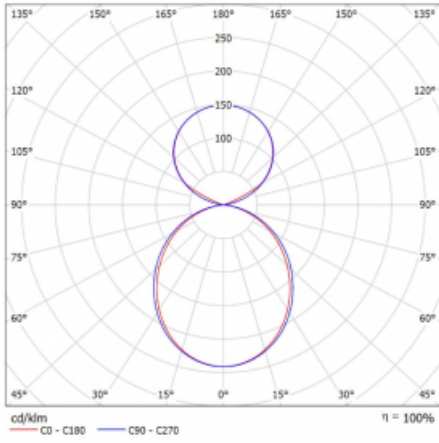

Curve

Luminaire power input* 31.7 W

Connection of the luminaires ON/OFF

Electrical voltage 220-240V

Frequency 50/60Hz

⊕ CE IP 20

*±10 %