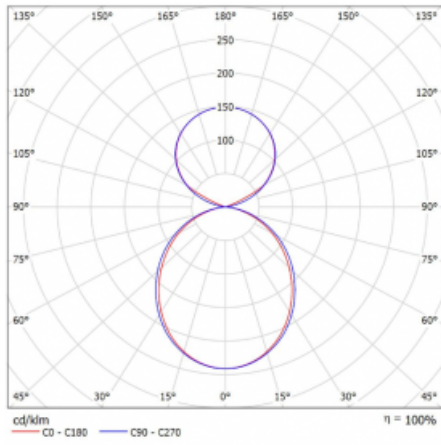

Curve

Luminaire power input* 20.3 W

Connection of the luminaires DALI

Electrical voltage 220-240V

Frequency 50/60Hz

⊕ CE IP 20

*±10 %