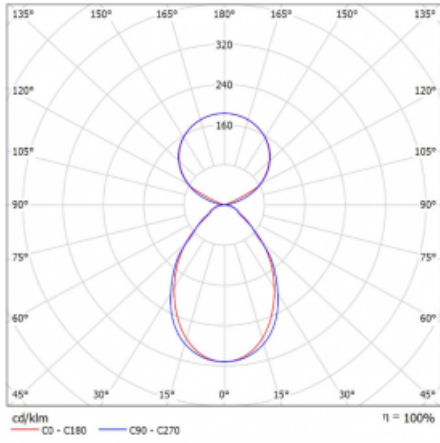

Curve

Luminaire power input* 89.8 W

Connection of the luminaires DALI

Electrical voltage 220-240V

Frequency 50/60Hz

⊕ CE IP 20

*±10 %