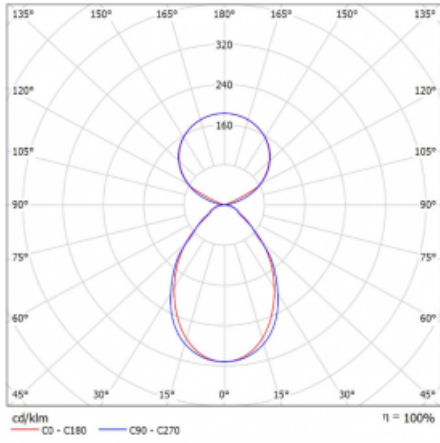

Curve

Luminaire power input* 56.5 W

Connection of the luminaires ON/OFF + 3h emergency

Electrical voltage 220-240V

Frequency 50/60Hz

⊕ CE IP 20

*±10 %