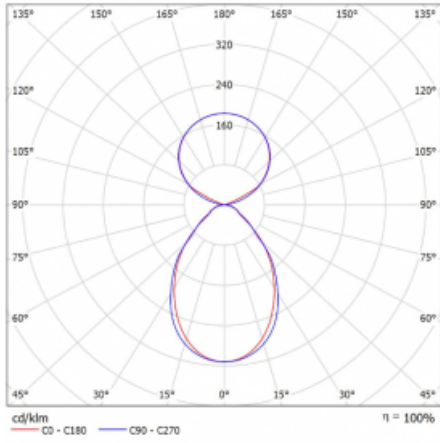

Curve

Luminaire power input* 56.5 W

Connection of the luminaires ON/OFF

Electrical voltage 220-240V

Frequency 50/60Hz

⊕ CE IP 20

*±10 %