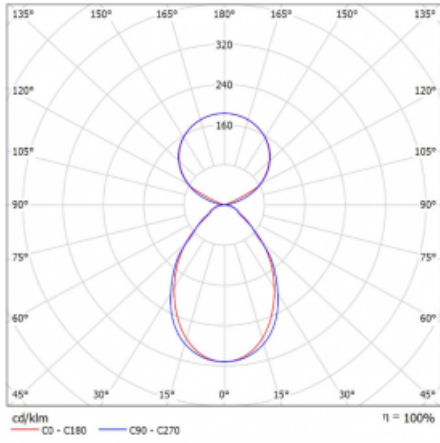

# Lina45-S

145S-5C1I-40GGD/840, B

Imagine a linear luminaire that can satisfy all your needs: it meets UGR, has high efficiency and you can build it to your specifications. And it looks great too. The Lina45-S offers opal, microprism and optical grille variants, so it can easily meet both UGR under 19 at 4300 lm luminous flux. It is a great solution for visually demanding spaces, as it even meets UGR under 16 in some variants. In addition, you can complement the modular luminaire with a Vali55 relay module, a Rundo circular luminaire or 2 - 3 CUBE reflectors. The indirect lighting component is provided by a clear plexiglass module or a batwing diffuser, which creates a more even illumination of the ceiling. A welcome feature is also the possibility of a curtain at the joint of the profiles, which are also fitted with caps to prevent even minimal draughts. The individual segments are easily connected using connectors and plugged into 230 V.

Type of installation	Suspended
Light distribution	Direct-indirect clear plexi
Luminaire shape	Linear
Colour of the luminaires	Black
Material	Aluminium
Lifetime	L80/B20 50 000 hours
Warranty	5 years
Description of luminaires	Luminaire suspended
item description	D/I - 51/49
Dimensions	2244 mm × 47 mm × 69 mm
Weight	5.1 kg
Light source	LED MODUL
Type of optical system	Microprisma
Luminous flux*	8930 lm
Colour Temperature	4000 K cool white
Luminous efficacy	158 lm/W
MacAdam Light source	3
Colour rendering index	80
UGR max. X=4H Y=8H, ρ=70,50,20	18.5

## Curve

Luminaire power input\* 56.5 W

Connection of the luminaires DALI

Electrical voltage 220-240V

Frequency 50/60Hz

⊕ CE IP 20

\* $\pm 10\%$