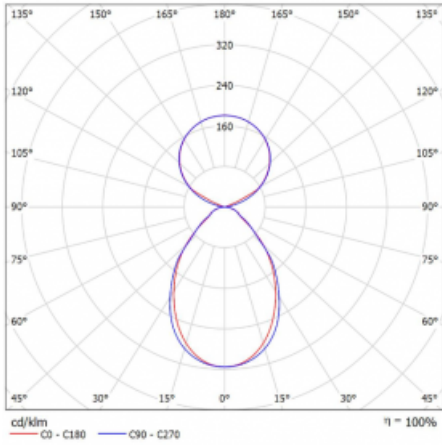

Curve

Luminaire power input* 78.7 W

Connection of the luminaires ON/OFF + 3h emergency

Electrical voltage 220-240V

Frequency 50/60Hz

⊕ CE IP 20

* $\pm 10\%$