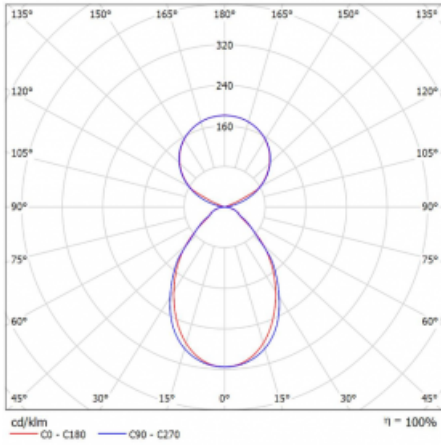

Curve

Luminaire power input* 49.5 W

Connection of the luminaires ON/OFF + 3h emergency

Electrical voltage 220-240V

Frequency 50/60Hz

⊕ CE IP 20

*±10 %