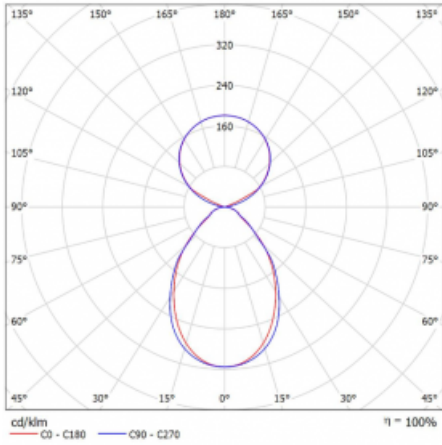

Luminaire

Lina45-S

145S-5C1I-35GGE/840, S

EPD®

Imagine a linear luminaire that can satisfy all your needs: it meets UGR, has high efficiency and you can build it to your specifications. And it looks great too. The Lina45-S offers opal, microprism and optical grille variants, so it can easily meet both UGR under 19 at 4300 lm luminous flux. It is a great solution for visually demanding spaces, as it even meets UGR under 16 in some variants. In addition, you can complement the modular luminaire with a Vali55 relay module, a Rundo circular luminaire or 2 - 3 CUBE reflectors. The indirect lighting component is provided by a clear plexiglass module or a batwing diffuser, which creates a more even illumination of the ceiling. A welcome feature is also the possibility of a curtain at the joint of the profiles, which are also fitted with caps to prevent even minimal draughts. The individual segments are easily connected using connectors and plugged into 230 V.

Type of installation	Suspended
Light distribution	Direct-indirect
Luminaire shape	Linear
Colour of the luminaires	Silver
Material	Aluminium
Lifetime	L80/B20 50 000 hours
Warranty	5 years
Description of luminaires	Luminaire suspended
item description	D/I - 52/48
Dimensions (l × w × h mm)	1964 mm × 47 mm × 69 mm
Light source	LED MODUL
DIR optical system	Microprisma
INDIR optical system	Celar cover
Luminous flux*	7740 lm
Colour Temperature	4000 K cool white
Luminous efficacy	156 lm/W
MacAdam Light source	3
Colour rendering index	80
UGR max. X=4H Y=8H, ρ=70,50,20	18.6

Curve

Luminaire power input* 49.5 W

Connection of the luminaires ON/OFF

Electrical voltage 220-240V

Frequency 50/60Hz

⊕ CE IP 20

*±10 %

Downloads