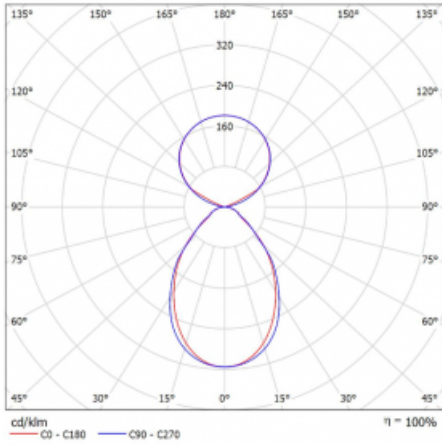

Luminaire

Lina45-S

145S-5C1I-35GGE/830, W

EPD®

Imagine a linear luminaire that can satisfy all your needs: it meets UGR, has high efficiency and you can build it to your specifications. And it looks great too. The Lina45-S offers opal, microprism and optical grille variants, so it can easily meet both UGR under 19 at 4300 lm luminous flux. It is a great solution for visually demanding spaces, as it even meets UGR under 16 in some variants. In addition, you can complement the modular luminaire with a Vali55 relay module, a Rundo circular luminaire or 2 - 3 CUBE reflectors. The indirect lighting component is provided by a clear plexiglass module or a batwing diffuser, which creates a more even illumination of the ceiling. A welcome feature is also the possibility of a curtain at the joint of the profiles, which are also fitted with caps to prevent even minimal draughts. The individual segments are easily connected using connectors and plugged into 230 V.

Type of installation	Suspended
Light distribution	Direct-indirect
Luminaire shape	Linear
Colour of the luminaires	White
Material	Aluminium
Lifetime	L80/B20 50 000 hours
Warranty	5 years
Description of luminaires	Luminaire suspended
item description	D/I - 52/48
Dimensions (l × w × h mm)	1964 mm × 47 mm × 69 mm
Light source	LED MODUL
DIR optical system	Microprisma
INDIR optical system	Celar cover
Luminous flux*	7340 lm
Colour Temperature	3000 K warm white
Luminous efficacy	148 lm/W
MacAdam Light source	3
Colour rendering index	80
UGR max. X=4H Y=8H, ρ=70,50,20	18.4

Curve

Luminaire power input* 49.5 W

Connection of the luminaires ON/OFF

Electrical voltage 220-240V

Frequency 50/60Hz

⊕ CE IP 20

*±10 %

Downloads