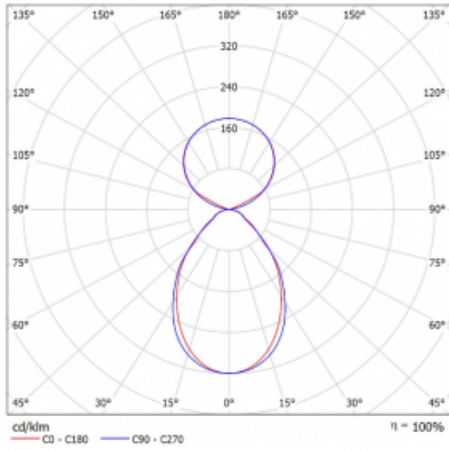

Curve

Luminaire power input* 67.4 W

Connection of the luminaires ON/OFF + 1h emergency

Electrical voltage 220-240V

Frequency 50/60Hz

⊕ CE IP 20

*±10 %