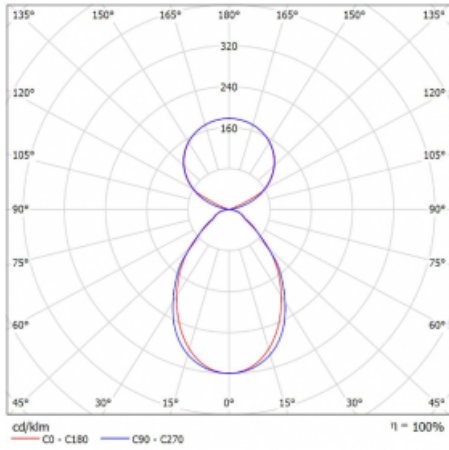

# Lina45-S

145S-5C1I-30GHE/830, B

EPD®

Imagine a linear luminaire that can satisfy all your needs: it meets UGR, has high efficiency and you can build it to your specifications. And it looks great too. The Lina45-S offers opal, microprism and optical grille variants, so it can easily meet both UGR under 19 at 4300 lm luminous flux. It is a great solution for visually demanding spaces, as it even meets UGR under 16 in some variants. In addition, you can complement the modular luminaire with a Vali55 relay module, a Rundo circular luminaire or 2 - 3 CUBE reflectors. The indirect lighting component is provided by a clear plexiglass module or a batwing diffuser, which creates a more even illumination of the ceiling. A welcome feature is also the possibility of a curtain at the joint of the profiles, which are also fitted with caps to prevent even minimal draughts. The individual segments are easily connected using connectors and plugged into 230 V.

Type of installation	Suspended
Light distribution	Direct-indirect clear plexi
Luminaire shape	Linear
Colour of the luminaires	Black
Material	Aluminium
Lifetime	L80/B20 50 000 hours
Warranty	5 years
Description of luminaires	Luminaire suspended
item description	D/I - 52/48
Dimensions	1683 mm × 47 mm × 69 mm
Light source	LED MODUL
Type of optical system	Microprisma
Luminous flux*	9810 lm
Colour Temperature	3000 K warm white
Luminous efficacy	146 lm/W
MacAdam Light source	3
Colour rendering index	80
UGR max. X=4H Y=8H, $\rho=70,50,20$	20

## Curve

Luminaire power input\* 67.4 W

Connection of the luminaires ON/OFF

Electrical voltage 220-240V

Frequency 50/60Hz

⊕ CE IP 20

\*±10 %