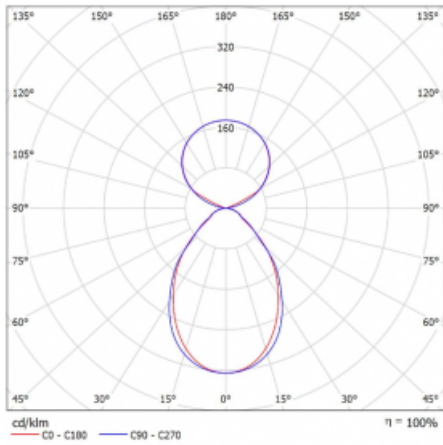

Curve

Luminaire power input* 55.7 W

Connection of the luminaires ON/OFF + 3h emergency

Electrical voltage 220-240V

Frequency 50/60Hz

⊕ CE IP 20

*±10 %