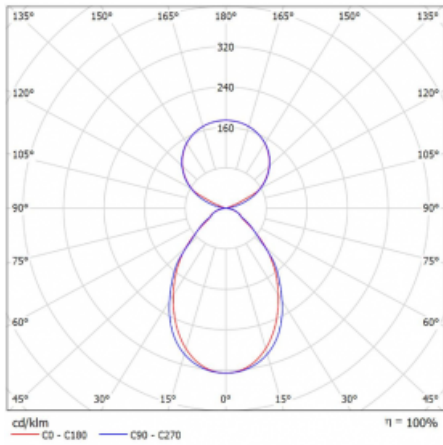

Curve

Luminaire power input* 55.7 W

Connection of the luminaires ON/OFF + 1h emergency

Electrical voltage 220-240V

Frequency 50/60Hz

⊕ CE IP 20

* $\pm 10\%$