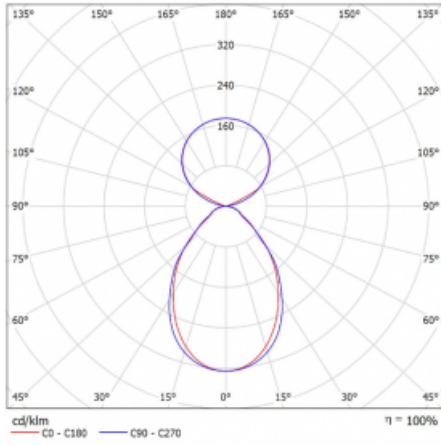

Curve

Luminaire power input* 35.3 W

Connection of the luminaires ON/OFF + 3h emergency

Electrical voltage 220-240V

Frequency 50/60Hz

⊕ CE IP 20

*±10 %