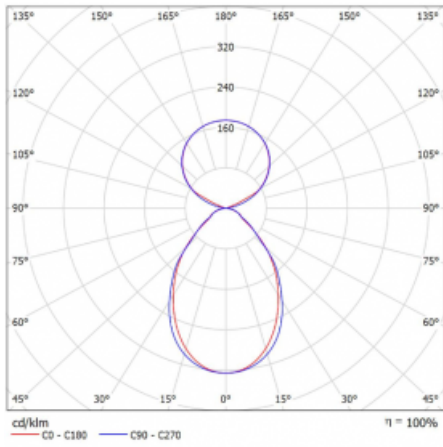

Curve

Luminaire power input* 35.3 W

Connection of the luminaires ON/OFF + 1h emergency

Electrical voltage 220-240V

Frequency 50/60Hz

⊕ CE IP 20

*±10 %