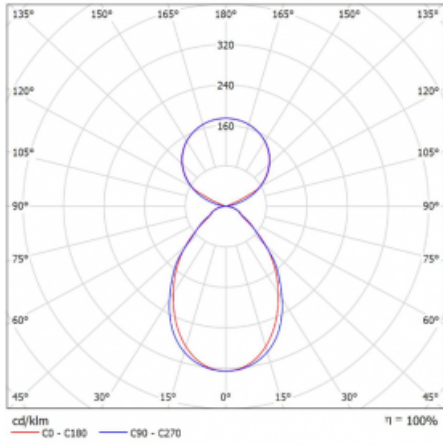

Curve

Luminaire power input* 35.3 W

Connection of the luminaires ON/OFF

Electrical voltage 220-240V

Frequency 50/60Hz

⊕ CE IP 20

*±10 %