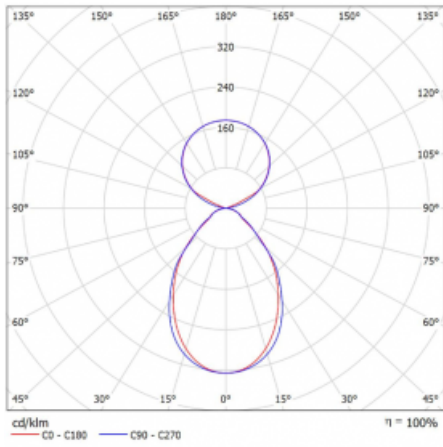

Curve

Luminaire power input* 35.3 W

Connection of the luminaires DALI

Electrical voltage 220-240V

Frequency 50/60Hz

⊕ CE IP 20

*±10 %