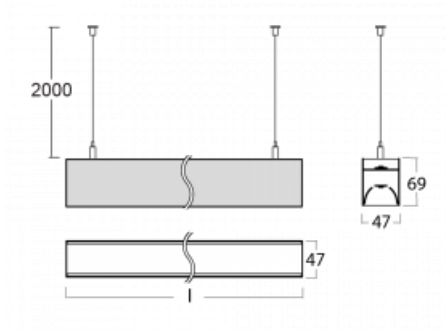

Technical drawing