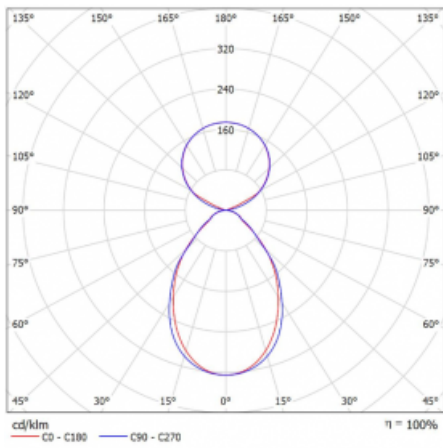

Type of installation	Suspended
Light distribution	Direct-indirect
Luminaire shape	Linear
Colour of the luminaires	White
Material	Aluminium
Lifetime	L80/B20 50 000 hours
Warranty	5 years
Description of luminaires	Luminaire suspended
item description	D/I - 53/47
Dimensions (l × w × h mm)	1403 mm × 47 mm × 69 mm
Weight	3.4 kg
Light source	LED MODUL
DIR optical system	Microprisma
INDIR optical system	Celar cover
Luminous flux*	5130 lm
Colour Temperature	3000 K warm white
Luminous efficacy	145 lm/W
MacAdam Light source	3
Colour rendering index	80
UGR max. X=4H Y=8H, ρ=70,50,20	18.6

## Curve